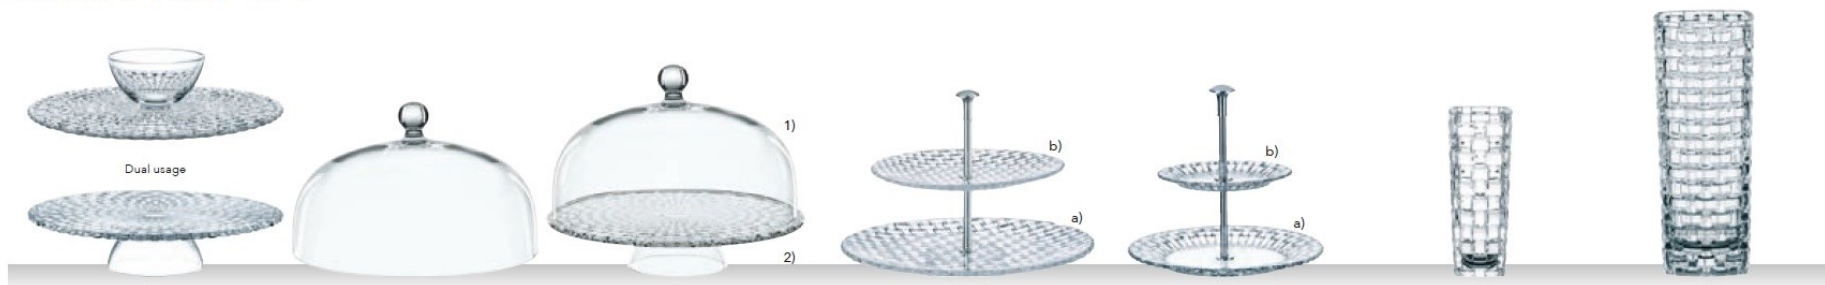

Height: 19 mm 3/4"
Largest Ø: 320 mm 12 3/5"

Pieces/Bill unit: 2
Bill units/MP: 4

BOSSA NOVA

DISCONTINUED 2022 / AS LONG AS STOCK LASTS

PLATE 15 CM	PLATE SMALL 23 CM SET/2	DINNER PLATE 27 CM SET/2	PLATE 32 CM	RECTANGULAR PLATE 28 CM	RECTANGULAR PLATE 42 CM	SQUARE PLATTER 14 CM	SQUARE PLATE 28 CM
91309 (4092/15 cm)	98035 (4092/23 cm)	98028 (4092/27 cm)	91303 (4092/32 cm)	91316 (4198/28 cm)	81412 (4198/42 cm)	101930 (4197/14 cm)	91315 (4197/28 cm)
Height: 15 mm 3/5"	Height: 20 mm 4/5"	Height: 24 mm 1"	Height: 22 mm 6/7"	Height: 23 mm 1"	Height: 24 mm 1"	Height: 16 mm 5/8"	Height: 23 mm 1"
Largest Ø: 150 mm 6"	Largest Ø: 230 mm 9"	Largest Ø: 270 mm 10 5/8"	Largest Ø: 320 mm 12 3/5"	Length: 280 mm 11"	Length: 420 mm 16 1/2"	Length: 140 mm 5 1/2"	Length: 280 mm 11"
				Width: 140 mm 5 1/2"	Width: 150 mm 6"	Width: 140 mm 5 1/2"	Width: 280 mm 11"
Pieces/Bill unit: 1	Pieces/Bill unit: 2	Pieces/Bill unit: 2	Pieces/Bill unit: 1	Pieces/Bill unit: 1	Pieces/Bill unit: 1	Pieces/Bill unit: 1	Pieces/Bill unit: 1
Bill units/MP: 12	Bill units/MP: 4	Bill units/MP: 4	Bill units/MP: 6	Bill units/MP: 6	Bill units/MP: 2	Bill units/MP: 12	Bill units/MP: 6

BOSSA NOVA

CAKE PLATE/
CHIP AND DIP 32 CM

77809 (4126/32 cm)
Height: 70 mm 2 3/4"
Largest Ø: 320 mm 12 3/5"

Pieces/Bill unit: 1
Bill units/MP: 2

DOME FOR CAKE
PLATE 30 CM

99529 (2749/30)
Height: 185 mm 7 2/7"
Largest Ø: 302 mm 11 8/9"